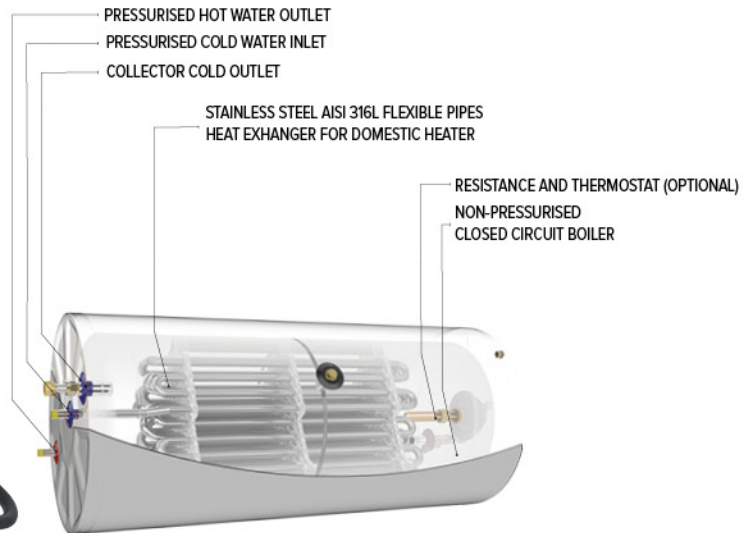

## TECHNICAL SPECIFICATIONS

	TSM ECO 120	TSM ECO 150	TSM ECO 200	TSM ECO 300
Product Code	ST-0032	ST- 0052	ST- 0011	ST- 0012
Capacity (lt/day)	120	150	200	300
Tank Working Pressure (bar)	0-3	0-3	0-3	0-3
Heat Exchanger Working Pressure (bar)	2-5	2- 5	2- 5	2- 5
Maximum Temperature (°C)	95	95	95	95
Insulation	50 mm/ 40 kg/m <sup>3</sup> / Polyurethan Insulation (CFC Free)	50 mm/ 40 kg / m <sup>3</sup> / Polyurethan Insulation (CFC Free)	50 mm/ 40 kg / m <sup>3</sup> / Polyurethan Insulation (CFC Free)	50 mm/ 40 kg / m <sup>3</sup> / Polyurethan Insulation (CFC Free)
Heat Exchanger	AISI 316 L Stainless Steel	AISI 316 L Stainless Steel	AISI 316 L Stainless Steel	AISI 316 L Stainless Steel
Boiler Final Dimensions (Length/ Diameter)	1000 / 540	1115 / 540	1200 / 540	1725 / 540
Outer Cylinder Materials	Electrostatic Powder Painted ST 37 Steel	Electrostatic Powder Painted ST 37 Steel	Electrostatic Powder Painted ST 37 Steel	Electrostatic Powder Painted ST 37 Steel
Outer Sheet	Painted Galvanized Steel Sheet	Painted Galvanized Steel Sheet	Painted Galvanized Steel Sheet	Painted Galvanized Steel Sheet
Boiler Net Weight (kg)	45	45	65	82
	<b>Wunder ANP 1808</b>	<b>Wunder ANP 2108</b>	<b>Wunder ANP 2510</b>	<b>Wunder ANP 2108* (2 pcs)</b>
DIMENSIONS (mm)	1927x927x90	1988x1041x90	1988x1218x90	1988x1041x90
WEIGHT(kg)	34	37,2	44	37,2
GROSS AREA (m <sup>2</sup> )	1,79	2,07	2,42	2,07
APERTURE AREA (m <sup>2</sup> )	1,62	1,92	2,24	1,92
ABSORBER AREA (m <sup>2</sup> )	1,59	1,89	2,23	1,89
ABSORBER MATERIAL	Black Aluminum	Black Aluminum	Black Aluminum	Black Aluminum
ABSORPTANCE / EMITTANCE	0,74 / 0,26	0,74 / 0,26	0,74 / 0,26	0,74 / 0,26
WELDING METHOD	Laser Welding	Laser Welding	Laser Welding	Laser Welding
GLASS MATERIAL	Normal Iron Tempered Glass	Normal Iron Tempered Glass	Normal Iron Tempered Glass	Normal Iron Tempered Glass
INSULATION MATERIAL	Glass Wool	Glass Wool	Glass Wool	Glass Wool
BASE SHEETING	Embossed- Finished Aluminum Sheet	Embossed- Finished Aluminum Sheet	Embossed- Finished Aluminum Sheet	Embossed- Finished Aluminum Sheet